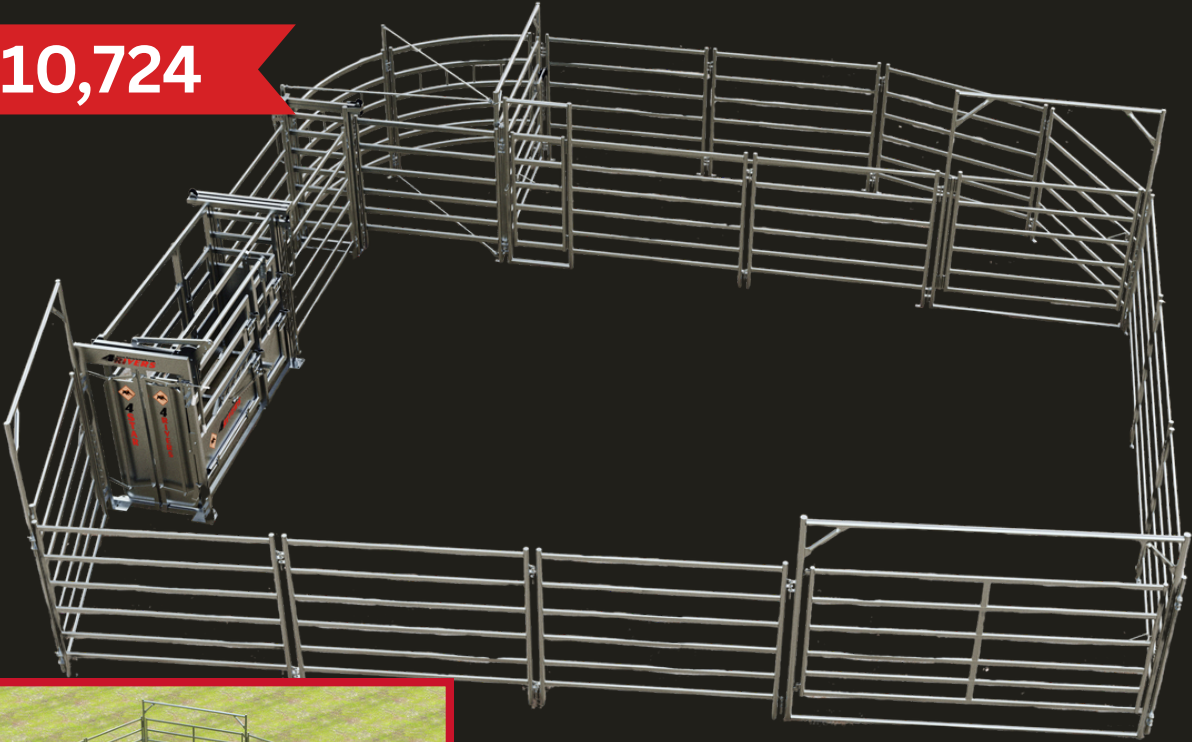

These are a few of our most popular designs!

\$6384

4HORN

INCLUDED IN PRICE!

4R15HOBBY

- ◆ Galvanized Steel
- ◆ Holds up to 20 head
- ◆ 90 Degree Self Locking sweep
- ◆ Cattle Free Working Area
- ◆ 4 Horn Chute
 - Slide Gate
 - Access Doors
 - Chin Bar
 - Rump Bar

SCAN TO SEE THIS CORRAL IN ACTION

CAN BE PAIRED WITH ANY 4 RIVERS CHUTE

Sales: 844-964-4449

4R28

\$10,724

4R28PLUS

- ◆ Galvanized Steel
- ◆ Holds up to 28 head
- ◆ 90 Degree Self Locking sweep
- ◆ Seperate Crowding Pen
- ◆ 7FT Alley

SCAN TO SEE THIS
CORRAL IN ACTION

4STAR

INCLUDED IN
PRICE!

Features:

- Slide Gate
- Palpation Cage
- Chin Bar
- Rump bar
- Rump Squeeze
- Front and Rear operation

WWW.4RIVERSRANCH.COM

Panels Can Be In Our Rancher
Style (16 Gauge Steel) or SHD
Style (14 Gauge Steel)

4R54

\$13,000

4DIAMOND

INCLUDED IN PRICE!

Features:

- Palpation Cage
- Needle Gate
- Chin Bar
- Slide Gate
- Rump Bar
- Parallel Squeeze
- Front & Rear operation of Head Gate

4R54DELUXE

- ◆ Galvanized Steel
- ◆ Holds up to 50 head
- ◆ 90 Degree Self Locking sweep
- ◆ Separate Crowding Area
- ◆ Load Out Gate
- ◆ 14Ft Alley