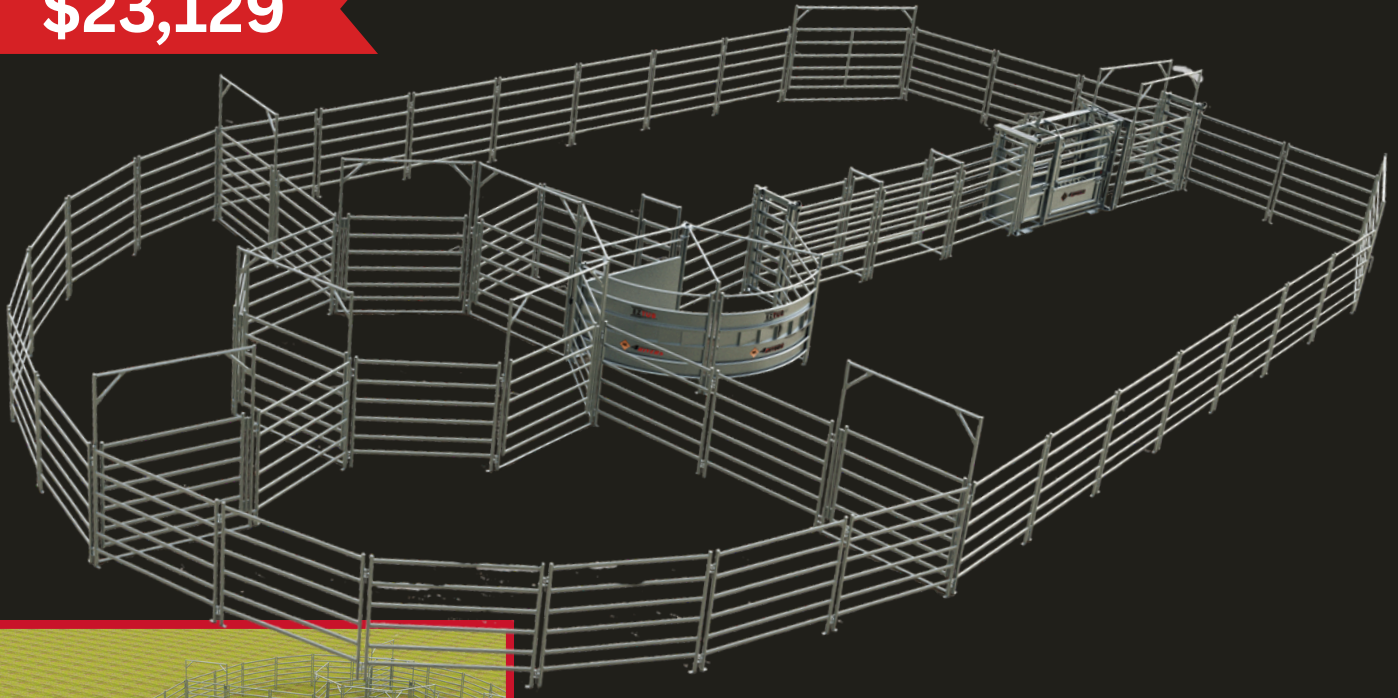

Panels Can Be In Our Rancher Style (16 Gauge Steel) or SHD Style (14 Gauge Steel)

4R122

\$23,710

RIVER KING

INCLUDED IN PRICE!

4R122ELITE

- ◆ Galvanized Steel
- ◆ Holds up to 120 head
- ◆ Super Heavy Duty (14 Gauge Steel) Panels
- ◆ 8 Way Pound
- ◆ 21Ft Curved Alley
- ◆ 120 Degree Sweep

Features:

- Palpation Cage
- Head Holder
- Needle Gate
- Parallel Squeeze
- Barn Doors
- Rump Bar
- Vet Kick Door
- Slide Gate
- Front & Rear Controls

CAN BE PAIRED WITH ANY 4 RIVERS CHUTE

SCAN TO SEE THIS CORRAL IN ACTION

Sales: 844-964-4449

4R175

\$23,129

4R175ELITE

- ◆ Galvanized Steel
- ◆ Holds up to 170 head
- ◆ EZ Tub (120 Degree Sweep)
- ◆ 8 Way Pound
- ◆ 21FT Alley
- ◆ 3 Way Draft for Sorting or Loading

SCAN TO SEE THIS
CORRAL IN ACTION

WWW.4RIVERSRANCH.COM

RIVER KING

INCLUDED IN
PRICE!

Features:

- Palpation Cage
- Needle Gate
- Head Holder
- Parallel Squeeze
- Barn Doors
- Rump Bar
- Vet Kick Door
- Slide Gate
- Front & Rear Controls

Panels Can Be In Our Rancher
Style (16 Gauge Steel) or SHD
Style (14 Gauge Steel)