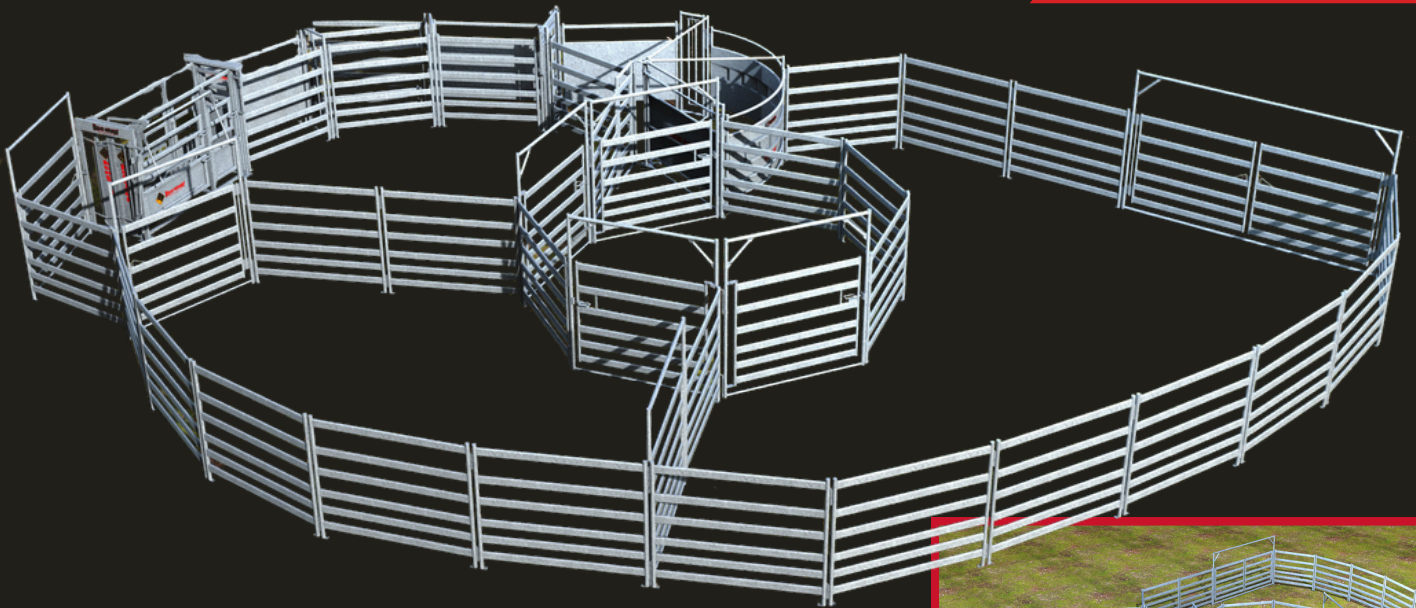

SCAN TO SEE THIS CORRAL IN ACTION

CAN BE PAIRED WITH ANY 4 RIVERS CHUTE

Sales: 844-964-4449

4R68

\$14,947

4R68DELUXE

- ◆ Galvanized Steel
- ◆ Holds up to 65 head
- ◆ 180 Degree Self Locking Sheeted sweep
- ◆ Separate Holding Areas and Crowding Area
- ◆ Cattle Free Working Area
- ◆ Man Gate Access to 14Ft Alley

SCAN TO SEE THIS
CORRAL IN ACTION

4DIAMOND

INCLUDED IN
PRICE!

Features:

- Palpation Cage
- Needle Gate
- Chin Bar
- Slide Gate
- Rump Bar
- Parallel Squeeze
- Front & Rear operation of Head Gate

WWW.4RIVERSRANCH.COM

Panels Can Be In Our Rancher Style (16 Gauge Steel) or SHD Style (14 Gauge Steel)

4R122

\$23,710

RIVER KING

INCLUDED IN PRICE!

4R122ELITE

- ◆ Galvanized Steel
- ◆ Holds up to 120 head
- ◆ Super Heavy Duty (14 Gauge Steel) Panels
- ◆ 8 Way Pound
- ◆ 21Ft Curved Alley
- ◆ 120 Degree Sweep

Features:

- Palpation Cage
- Head Holder
- Needle Gate
- Parallel Squeeze
- Barn Doors
- Rump Bar
- Vet Kick Door
- Slide Gate
- Front & Rear Controls

CAN BE PAIRED WITH ANY 4 RIVERS CHUTE

SCAN TO SEE THIS CORRAL IN ACTION