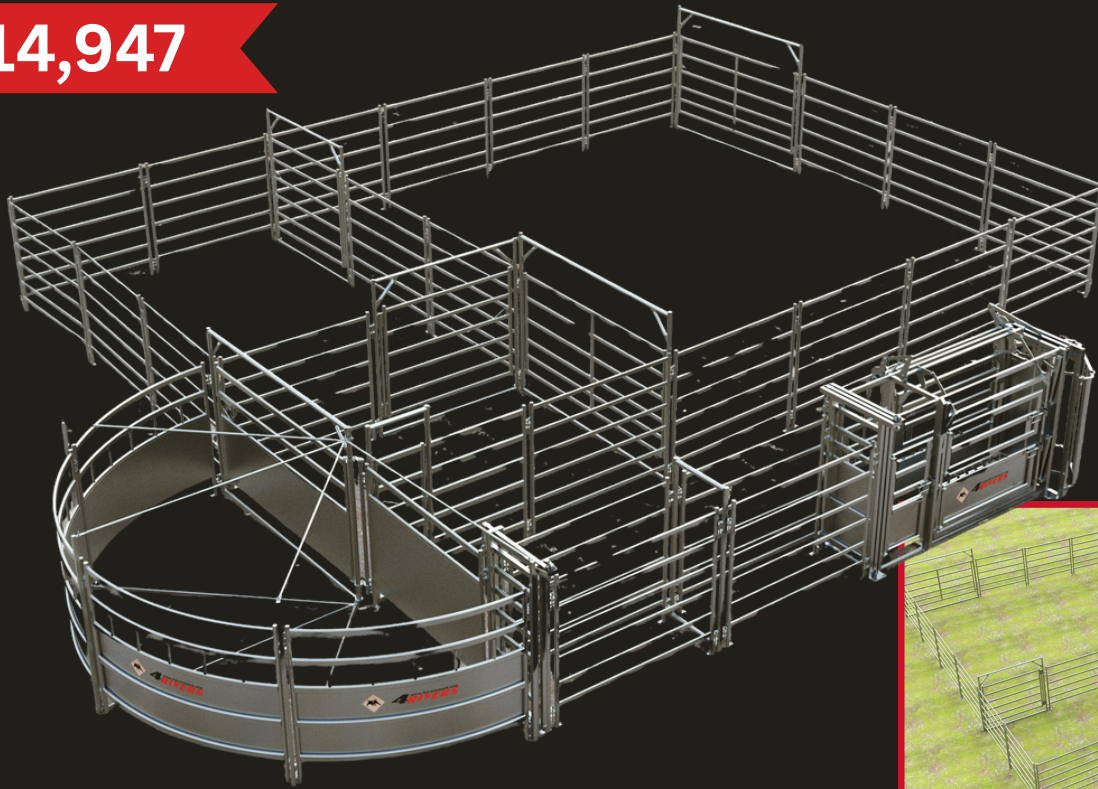

4R54

\$13,000

4DIAMOND

INCLUDED IN PRICE!

Features:

- Palpation Cage
- Needle Gate
- Chin Bar
- Slide Gate
- Rump Bar
- Parallel Squeeze
- Front & Rear operation of Head Gate

4R54DELUXE

- ◆ Galvanized Steel
- ◆ Holds up to 50 head
- ◆ 90 Degree Self Locking sweep
- ◆ Separate Crowding Area
- ◆ Load Out Gate
- ◆ 14Ft Alley

SCAN TO SEE THIS CORRAL IN ACTION

CAN BE PAIRED WITH ANY 4 RIVERS CHUTE

Sales: 844-964-4449

4R68

\$14,947

4R68DELUXE

- ◆ Galvanized Steel
- ◆ Holds up to 65 head
- ◆ 180 Degree Self Locking Sheeted sweep
- ◆ Separate Holding Areas and Crowding Area
- ◆ Cattle Free Working Area
- ◆ Man Gate Access to 14Ft Alley

SCAN TO SEE THIS
CORRAL IN ACTION

4DIAMOND

INCLUDED IN
PRICE!

Features:

- Palpation Cage
- Needle Gate
- Chin Bar
- Slide Gate
- Rump Bar
- Parallel Squeeze
- Front & Rear operation of Head Gate

WWW.4RIVERSRANCH.COM

Panels Can Be In Our Rancher Style (16 Gauge Steel) or SHD Style (14 Gauge Steel)

4R122

\$23,710

RIVER KING

INCLUDED IN PRICE!

4R122ELITE

- ◆ Galvanized Steel
- ◆ Holds up to 120 head
- ◆ Super Heavy Duty (14 Gauge Steel) Panels
- ◆ 8 Way Pound
- ◆ 21Ft Curved Alley
- ◆ 120 Degree Sweep