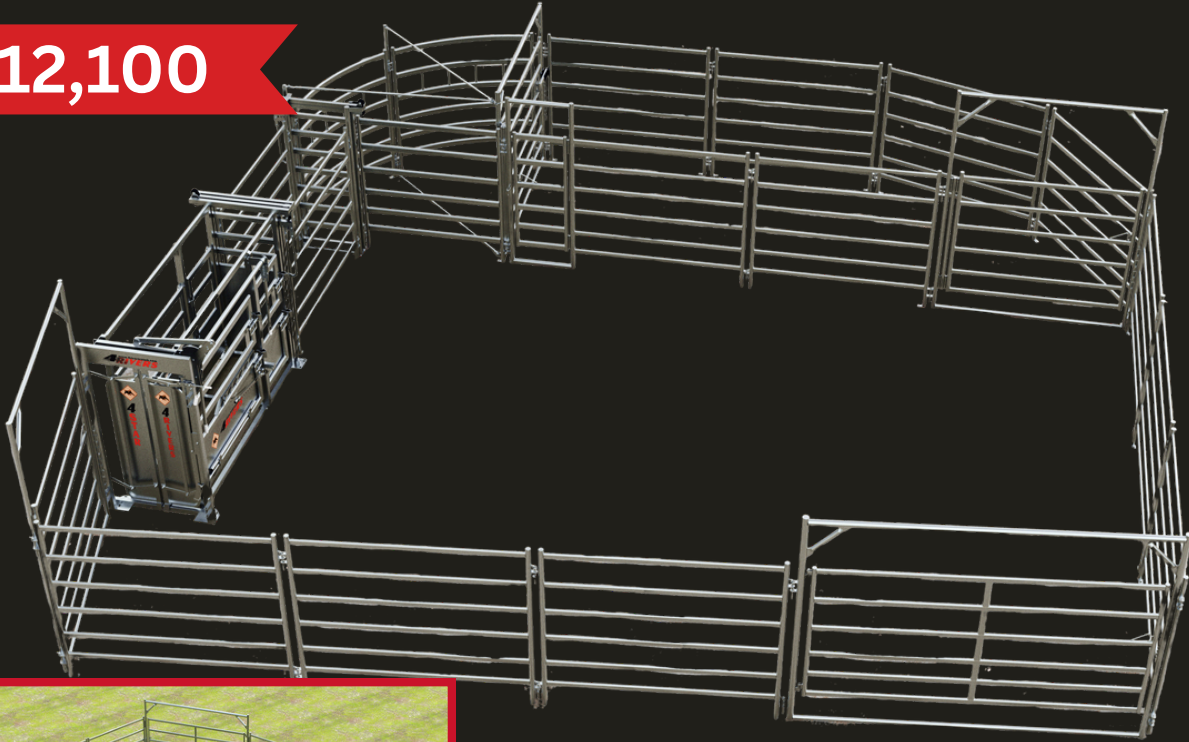

4R15

These are a few of our most popular designs!

\$9,400

4DIAMOND

INCLUDED IN PRICE!

4R15PLUS

- ◆ Holds up to 20 head
- ◆ 90 Degree Self Locking sweep
- ◆ Cattle Free Working Area
- ◆ 4 Diamond Chute
 - Slide Gate
 - Needle Gate
 - Chin Bar
 - Palp cage
 - Parallel squeeze
 - Rump Bar & More!

SCAN TO SEE THIS CORRAL IN ACTION

CAN BE PAIRED WITH ANY 4 RIVERS CHUTE

Sales: (775) 217-0985

4R28

\$12,100

4R28PLUS

- ◆ Galvanized Steel
- ◆ Holds up to 28 head
- ◆ 90 Degree Self Locking sweep
- ◆ Seperate Crowding Pen
- ◆ 7FT Alley

SCAN TO SEE THIS CORRAL IN ACTION

4DIAMOND

INCLUDED IN PRICE!

Features:

- Slide Gate
- Palpation Cage
- Needle Gate
- Chin Bar
- Rump bar
- Parallel Squeeze
- Front and Rear operation

WWW.4RIVERSRANCH.COM

Panels Can Be In Our Rancher Style (16 Gauge Steel) or SHD Style (14 Gauge Steel)

4R54

\$13,200

4DIAMOND

INCLUDED IN PRICE!

Features:

- Palpation Cage
- Needle Gate
- Chin Bar
- Slide Gate
- Rump Bar
- Parallel Squeeze
- Front & Rear operation of Head Gate

4R54PLUS

- ◆ Galvanized Steel
- ◆ Holds up to 50 head
- ◆ 90 Degree Self Locking sweep
- ◆ Separate Crowding Area
- ◆ Load Out Gate
- ◆ 14Ft Alley