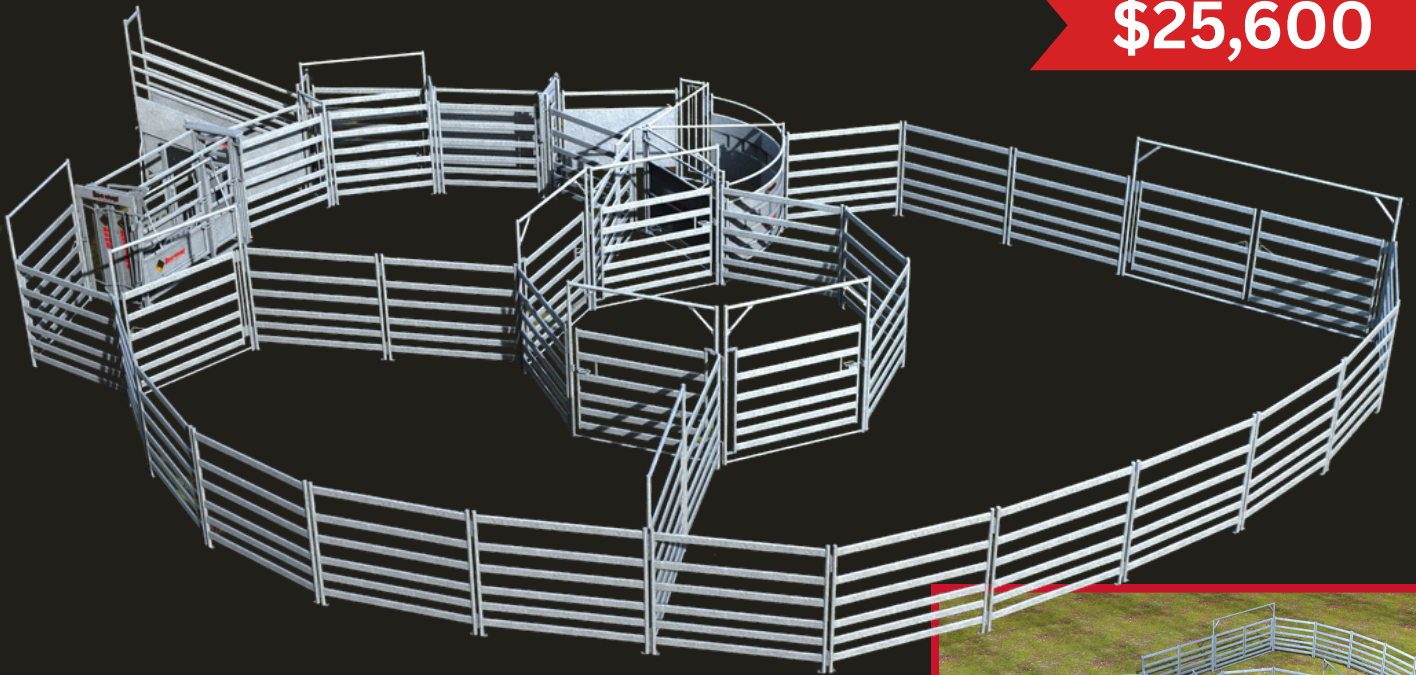

SCAN TO SEE THIS CORRAL IN ACTION

CAN BE PAIRED WITH ANY 4 RIVERS CHUTE

Sales: (775) 217-0985

4R68

\$14,950

4R68PLUS

- ◆ Galvanized Steel
- ◆ Holds up to 65 head
- ◆ 180 Degree Self Locking Sheeted sweep
- ◆ Separate Holding Areas and Crowding Area
- ◆ Cattle Free Working Area
- ◆ Man Gate Access to 14Ft Alley

SCAN TO SEE THIS
CORRAL IN ACTION

4DIAMOND

INCLUDED IN
PRICE!

Features:

- Palpation Cage
- Needle Gate
- Chin Bar
- Slide Gate
- Rump Bar
- Parallel Squeeze
- Front & Rear operation of Head Gate

WWW.4RIVERSRANCH.COM

Panels Can Be In Our Rancher Style (16 Gauge Steel) or SHD Style (14 Gauge Steel)

4R122

\$25,600

RIVER KING

INCLUDED IN PRICE!

4R122DELUXE

- ◆ Galvanized Steel
- ◆ Holds up to 120 head
- ◆ Super Heavy Duty (14 Gauge Steel) Panels
- ◆ 8 Way Pound
- ◆ 21Ft Curved Alley
- ◆ EZ Tub (120 Degree Sweep)

SCAN TO SEE THIS CORRAL IN ACTION

Features:

- Palpation Cage
- Head Holder
- Needle Gate
- Parallel Squeeze
- Barn Doors
- Rump Bar
- Vet Kick Door
- Slide Gate
- Front & Rear Controls

CAN BE PAIRED WITH ANY 4 RIVERS CHUTE