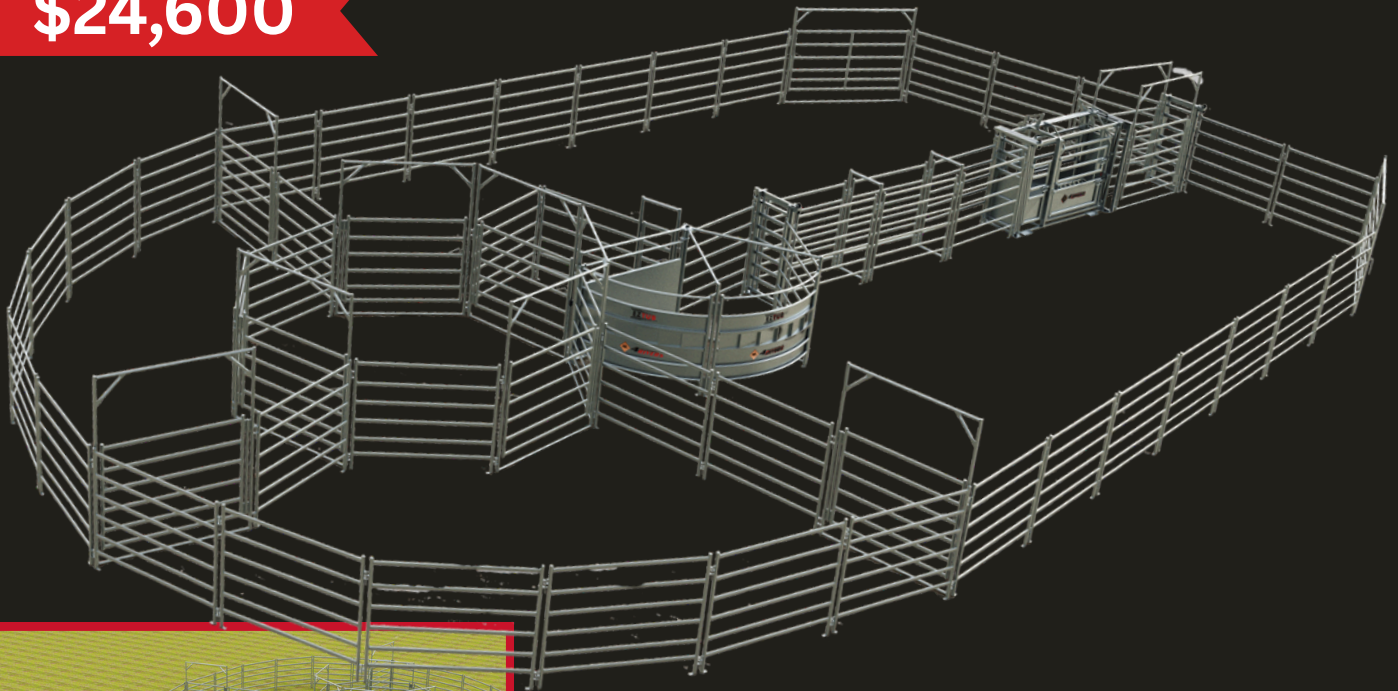

Panels Can Be In Our Rancher Style (16 Gauge Steel) or SHD Style (14 Gauge Steel)

4R122

\$25,600

RIVER KING

INCLUDED IN PRICE!

4R122DELUXE

- ◆ Galvanized Steel
- ◆ Holds up to 120 head
- ◆ Super Heavy Duty (14 Gauge Steel) Panels
- ◆ 8 Way Pound
- ◆ 21Ft Curved Alley
- ◆ EZ Tub (120 Degree Sweep)

SCAN TO SEE THIS CORRAL IN ACTION

Features:

- Palpation Cage
- Head Holder
- Needle Gate
- Parallel Squeeze
- Barn Doors
- Rump Bar
- Vet Kick Door
- Slide Gate
- Front & Rear Controls

CAN BE PAIRED WITH ANY 4 RIVERS CHUTE

Sales: (775) 217-0985

4R175

\$24,600

4R175DELUXE

- ◆ Galvanized Steel
- ◆ Holds up to 170 head
- ◆ EZ Tub (120 Degree Sweep)
- ◆ 8 Way Pound
- ◆ 21FT Alley
- ◆ 3 Way Draft for Sorting or Loading

SCAN TO SEE THIS
CORRAL IN ACTION

WWW.4RIVERSRANCH.COM

RIVER KING

Features:

- Palpation Cage
- Head Holder
- Needle Gate
- Parallel Squeeze
- Barn Doors
- Rump Bar
- Vet Kick Door
- Slide Gate
- Front & Rear Controls

Panels Can Be In Our Rancher
Style (16 Gauge Steel) or SHD
Style (14 Gauge Steel)