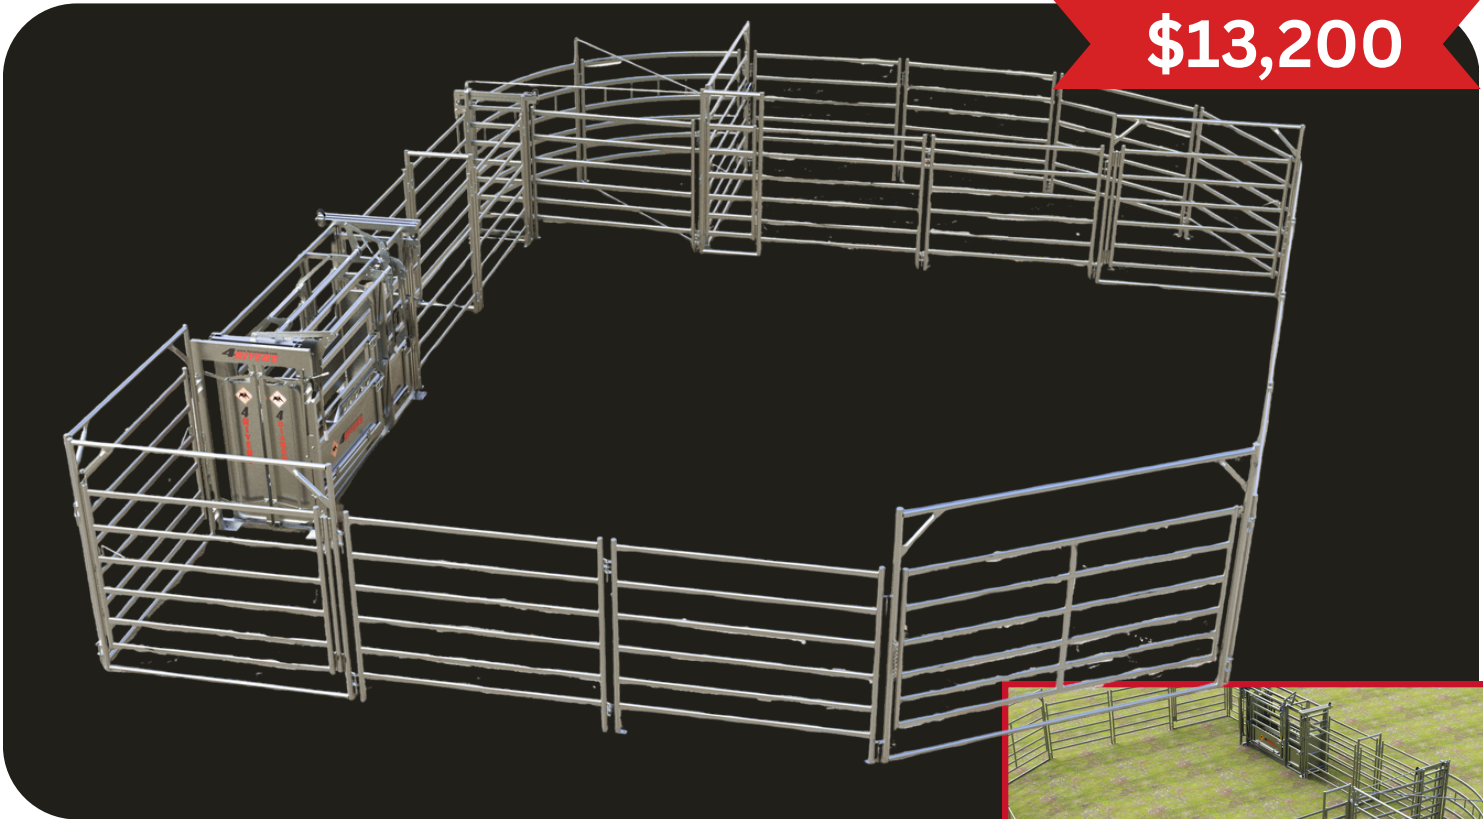

4R15

These are a few of our most popular designs!

\$9,400

4DIAMOND

INCLUDED IN PRICE!

4R15PLUS

- ◆ Holds up to 20 head
- ◆ 90 Degree Self Locking sweep
- ◆ Cattle Free Working Area
- ◆ 4 Diamond Chute
 - Slide Gate
 - Needle Gate
 - Chin Bar
 - Palp cage
 - Parallel squeeze
 - Rump Bar & More!

SCAN TO SEE THIS CORRAL IN ACTION

4DIAMOND

INCLUDED IN PRICE!

Features:

- Slide Gate
- Palpation Cage
- Needle Gate
- Chin Bar
- Rump bar
- Parallel Squeeze
- Front and Rear operation

WWW.4RIVERSRANCH.COM

Panels Can Be In Our Rancher Style (16 Gauge Steel) or SHD Style (14 Gauge Steel)

4R54

\$13,200

4DIAMOND

INCLUDED IN PRICE!

Features:

- Palpation Cage
- Needle Gate
- Chin Bar
- Slide Gate
- Rump Bar
- Parallel Squeeze
- Front & Rear operation of Head Gate

4R54PLUS

- ◆ Galvanized Steel
- ◆ Holds up to 50 head
- ◆ 90 Degree Self Locking sweep
- ◆ Separate Crowding Area
- ◆ Load Out Gate
- ◆ 14Ft Alley

SCAN TO SEE THIS CORRAL IN ACTION

CAN BE PAIRED WITH ANY 4 RIVERS CHUTE

Sales: (775) 217-0985

4R68

\$14,950

4R68PLUS

- ◆ Galvanized Steel
- ◆ Holds up to 65 head
- ◆ 180 Degree Self Locking Sheeted sweep
- ◆ Separate Holding Areas and Crowding Area
- ◆ Cattle Free Working Area
- ◆ Man Gate Access to 14Ft Alley