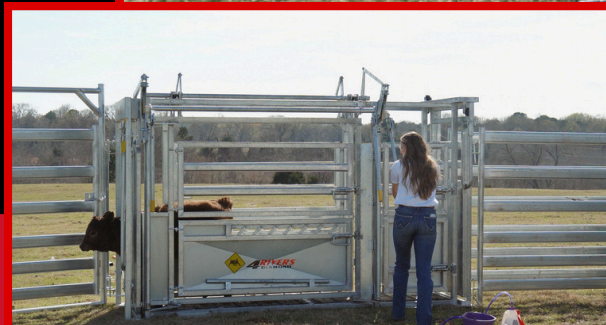

Check out client testimonials, corral walkthroughs,

and our systems in action by scanning this QR code to see this customers testimony and more!

"Quality product great delivery and set up experience,

good customer service. I would definitely buy again and in fact just expanded my current set up. Highly recommend."