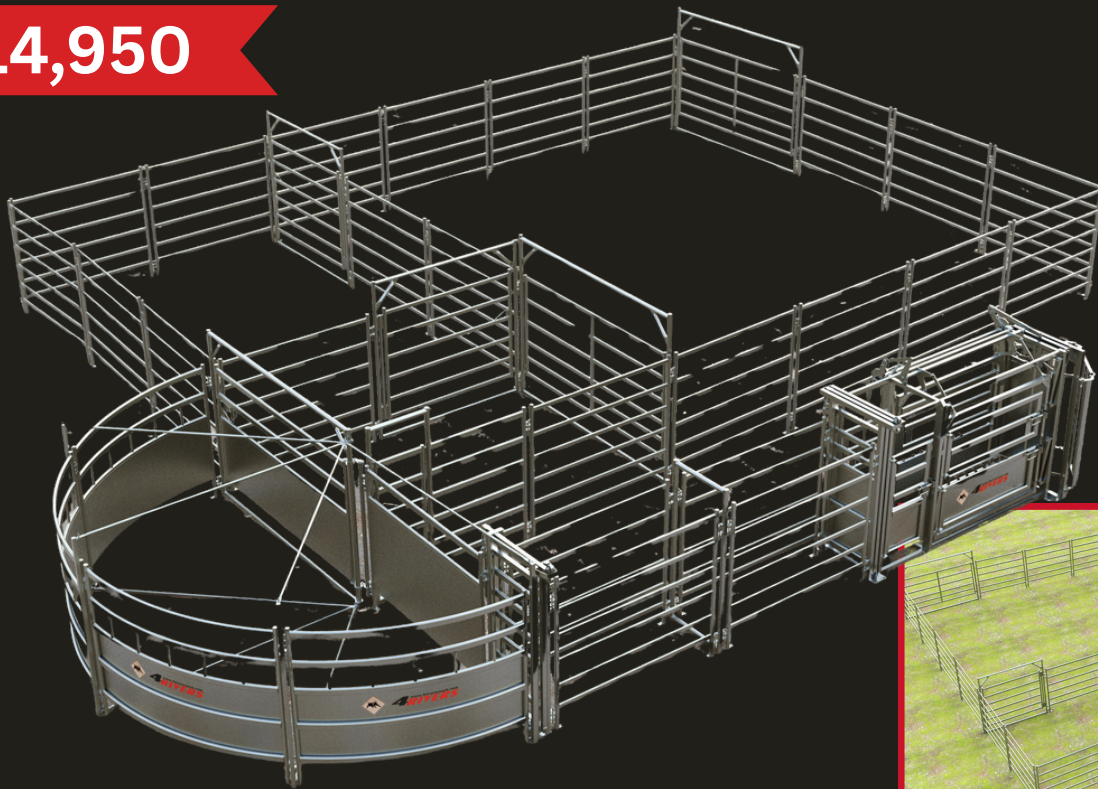

4R54

\$13,200

4DIAMOND

INCLUDED IN PRICE!

Features:

- Palpation Cage
- Needle Gate
- Chin Bar
- Slide Gate
- Rump Bar
- Parallel Squeeze
- Front & Rear operation of Head Gate

4R54PLUS

- ◆ Galvanized Steel
- ◆ Holds up to 50 head
- ◆ 90 Degree Self Locking sweep
- ◆ Separate Crowding Area
- ◆ Load Out Gate
- ◆ 14Ft Alley

SCAN TO SEE THIS CORRAL IN ACTION

CAN BE PAIRED WITH ANY 4 RIVERS CHUTE

Sales: (775) 217-0985

4R68

\$14,950

4R68PLUS

- ◆ Galvanized Steel
- ◆ Holds up to 65 head
- ◆ 180 Degree Self Locking Sheeted sweep
- ◆ Separate Holding Areas and Crowding Area
- ◆ Cattle Free Working Area
- ◆ Man Gate Access to 14Ft Alley

SCAN TO SEE THIS
CORRAL IN ACTION

4DIAMOND

INCLUDED IN
PRICE!

Features:

- Palpation Cage
- Needle Gate
- Chin Bar
- Slide Gate
- Rump Bar
- Parallel Squeeze
- Front & Rear operation of Head Gate

WWW.4RIVERSRANCH.COM

Panels Can Be In Our Rancher Style (16 Gauge Steel) or SHD Style (14 Gauge Steel)

4R122

\$25,600

RIVER KING

INCLUDED IN PRICE!

4R122DELUXE

- ◆ Galvanized Steel
- ◆ Holds up to 120 head
- ◆ Super Heavy Duty (14 Gauge Steel) Panels
- ◆ 8 Way Pound
- ◆ 21Ft Curved Alley
- ◆ EZ Tub (120 Degree Sweep)